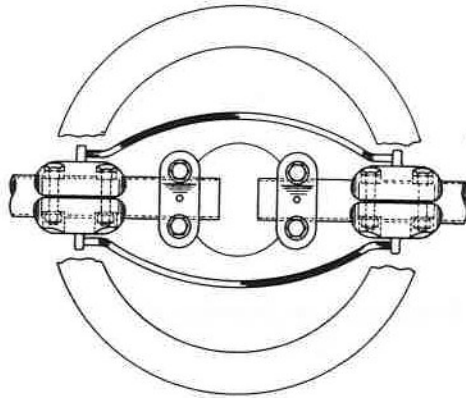

# POWER CONNECTORS

## BUS SUPPORT FITTINGS PICTORIAL INDEX

### SECTION Fe

Type EG-5 – Page Fe-1  
NEMA HEIGHT

Type ETLZ-5 – Page Fe-2  
NEMA HEIGHT

Type EAT-5 – Page Fe-3

Type EVT-5 – Page Fe-4

Fe-Bus Support

**ROYAL SWITCHGEAR MANUFACTURING CO.**

3005 Pine Lane SE • Rosemead, AL 35023 • (205) 426-1000 • FAX (205) 426-1005