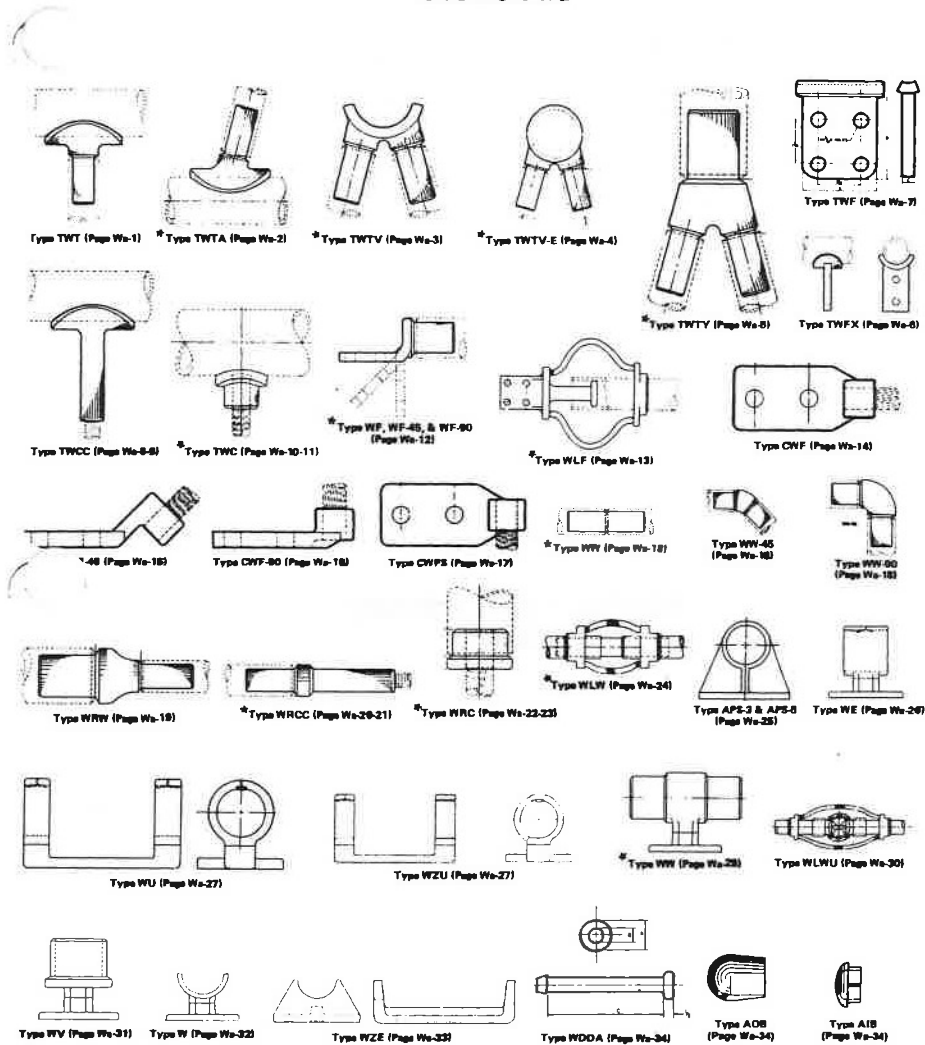

POWER CONNECTORS

WELDED FITTINGS PICTORIAL INDEX

SECTION Wa

*Suffix EH must be added to Catalog Number when using extra heavy pipe (schedule 80)

ROYAL SWITCHGEAR MANUFACTURING CO.

3995 Pine Lane SE • Bessemer, AL 35023 • (205) 426-4090 • FAX (205) 426-4095

Wa-Welding Fittings